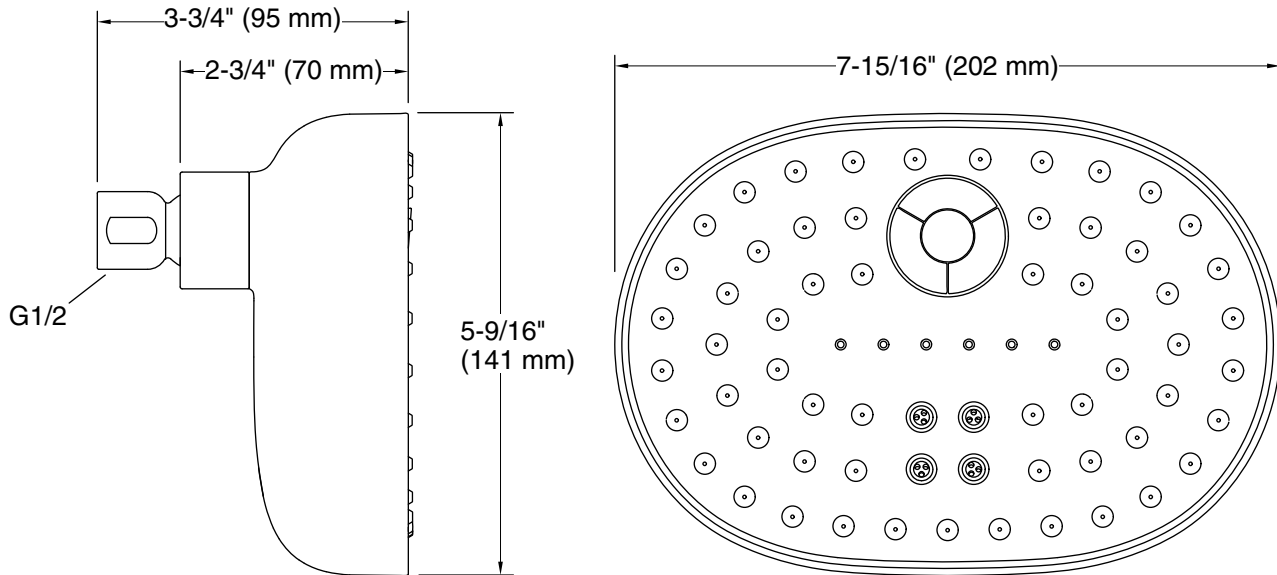

### Installation

- 1/2 -14 NPT connection.
- Wall-mount.
- Shower arm and flange sold separately.

### Technical Information

All product dimensions are nominal.